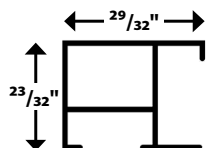

METAL FRAMED MIRRORS

Pictured: 711CB

Aluminum frames custom-made to seamlessly fit mirrors of any size, boasting a sleek and minimalist profile.

797 Series