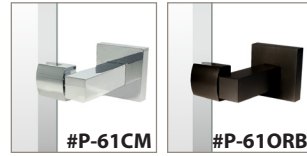

FA-2638BN

FA-2638G

Framed Round Mirrors

Available in 30" round

FC-30BLK

FC-30BN

FC-30G

Framed Pill Mirrors

Available in 20" x 40"

FP-2040BLK

FP-2040BN

FP-2040G

Pivoting Frameless Mirrors

Available in matte black, brushed nickel, polished chrome and oil-rubbed bronze finishes. Tilt pivot sets and mirrors sold individually.

Tilt Pivot Sets

The Burton Collection

Burton Pivot Shown with Rectangular Frameless Mirror, #M-2231

The Lanier Collection

Lanier Pivot Shown with Oval Frameless Mirror, #OM-2231

Frameless Beveled Mirrors for Tilt Pivots